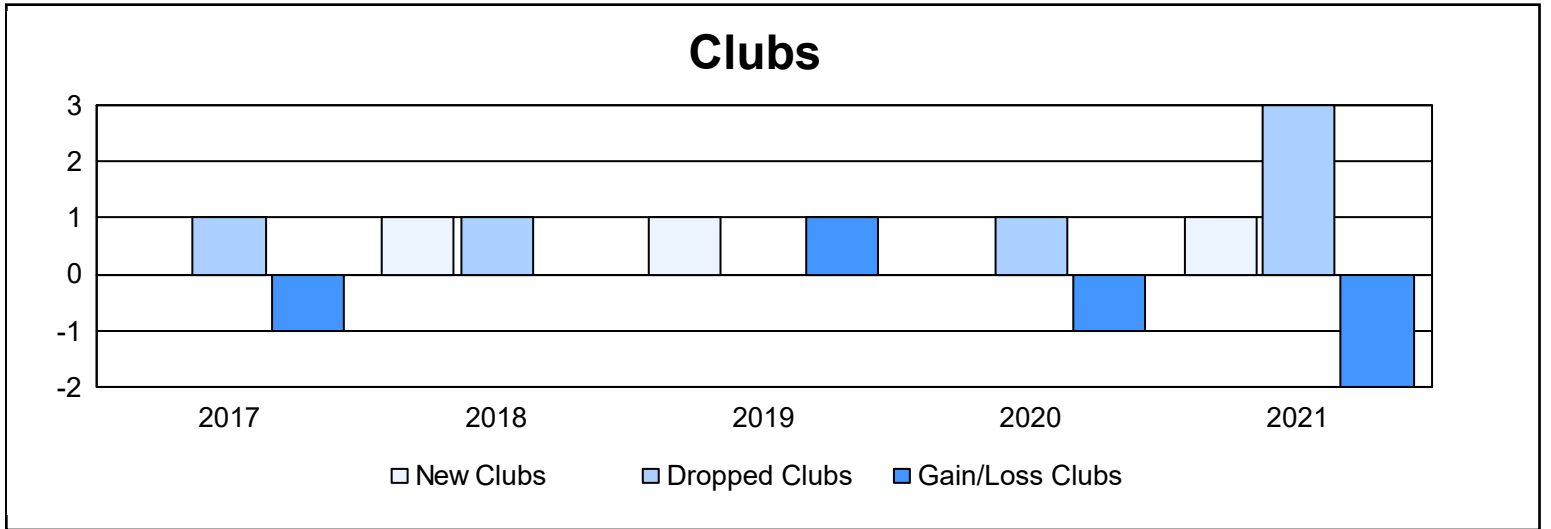

Year	New Clubs	Dropped Clubs	Gain/ Loss Clubs	New Members	Charter Members	Reinstate Members	Transfer Members	Total Member Added	Total Members Dropped	Gain/ Loss Members
2016-2017	0	1	-1	114	2	5	13	134	202	-68
2017-2018	1	1	0	141	31	7	7	186	203	-17
2018-2019	1	0	1	153	32	4	3	192	141	51
2019-2020	0	1	-1	96	8	5	6	115	181	-66
2020-2021	1	3	-2	63	33	3	10	109	182	-73
<b>Average</b>	<b>1</b>	<b>1</b>	<b>-1</b>	<b>113</b>	<b>21</b>	<b>5</b>	<b>8</b>	<b>147</b>	<b>182</b>	<b>-35</b>

### Membership Composition June 2021 Cumulative