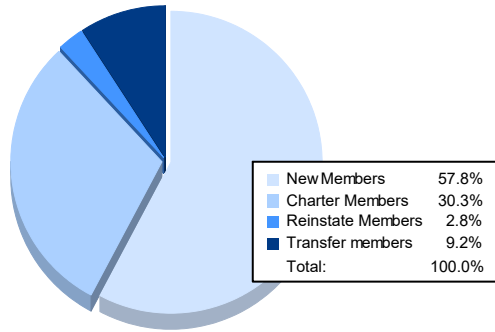

Year	New Clubs	Dropped Clubs	Gain/ Loss Clubs	New Members	Charter Members	Reinstate Members	Transfer Members	Total Member Added	Total Members Dropped	Gain/ Loss Members
2016-2017	0	1	-1	114	2	5	13	134	202	-68
2017-2018	1	1	0	141	31	7	7	186	203	-17
2018-2019	1	0	1	153	32	4	3	192	141	51
2019-2020	0	1	-1	96	8	5	6	115	181	-66
2020-2021	1	3	-2	63	33	3	10	109	182	-73
<b>Average</b>	<b>1</b>	<b>1</b>	<b>-1</b>	<b>113</b>	<b>21</b>	<b>5</b>	<b>8</b>	<b>147</b>	<b>182</b>	<b>-35</b>

### Membership Composition June 2021 Cumulative