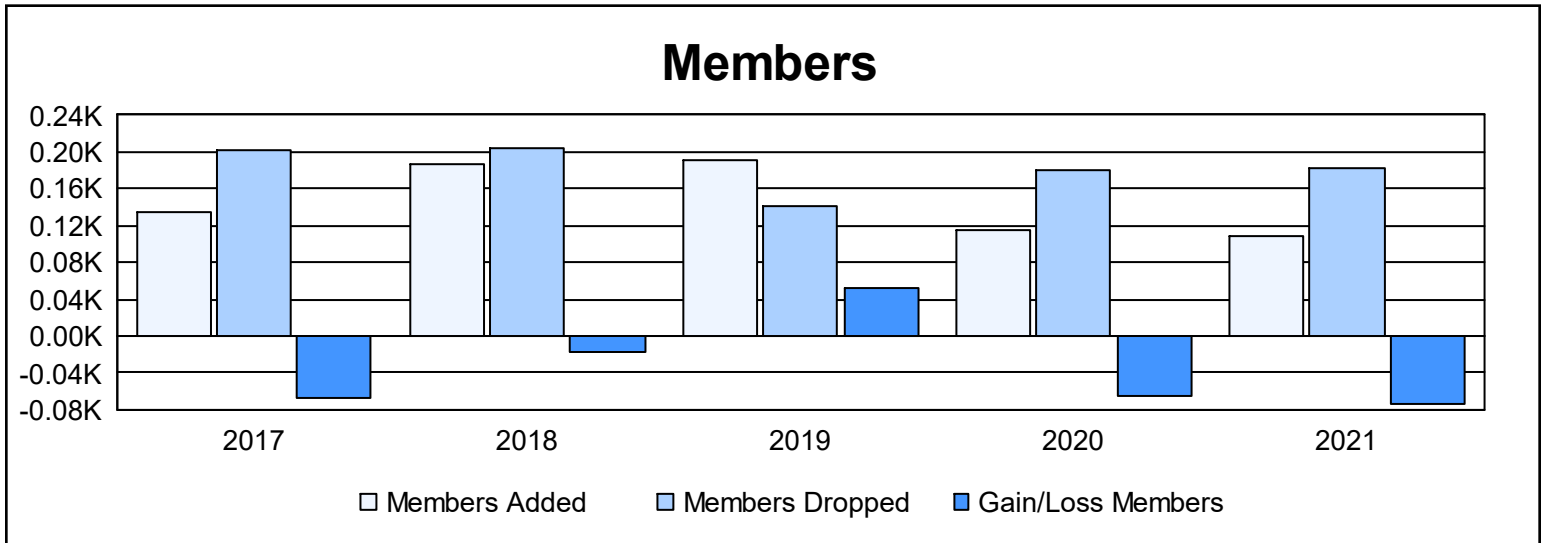

Year	New Clubs	Dropped Clubs	Gain/ Loss Clubs	New Members	Charter Members	Reinstate Members	Transfer Members	Total Member Added	Total Members Dropped	Gain/ Loss Members
2016-2017	0	1	-1	114	2	5	13	134	202	-68
2017-2018	1	1	0	141	31	7	7	186	203	-17
2018-2019	1	0	1	153	32	4	3	192	141	51
2019-2020	0	1	-1	96	8	5	6	115	181	-66
2020-2021	1	3	-2	63	33	3	10	109	182	-73
<b>Average</b>	<b>1</b>	<b>1</b>	<b>-1</b>	<b>113</b>	<b>21</b>	<b>5</b>	<b>8</b>	<b>147</b>	<b>182</b>	<b>-35</b>

### Membership Composition June 2021 Cumulative